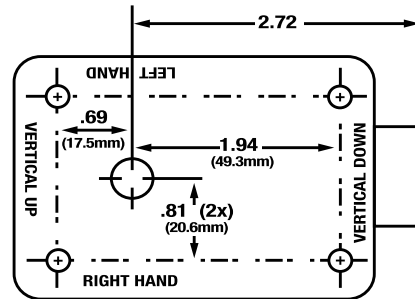

Kaba Mas

052

- UL Type I high security electronic locks
- Electronic Power Specifications; Solenoid driven and powered by PowerStar™ technology which is an internal generator that creates power when the dial is rotated. No battery is required for standard functions.
- Battery Assist: One 9-Volt Alkaline (not included) helps during Time Delay and Open Window periods. Also provides additional power during lengthy operations.
- Memory: Programmable non-volatile EEPROM.
- Temperature: -31° F to +66° C
- Mechanical Specifications: 2-piece lock case (cover & box), solid cast zinc, flash and chromate conversion coat for corrosion resistance. Tested to 25,000 cycles. Designed to meet industry standard safe lock mounting pattern footprints. • Outside Vertical Housing: UV stabilized poly carbonate.

- Keypad: Silicone rubber, 12-button tactile keypad, red and green LEDs reinforced with an audible signal (beep) for communications with Kaba logo face.
- Bolt: Dead bolt is solid brass with a manual return without screw holes for boltwork.
- Relocker Plate: Universal relocker that fits most major safe manufacturer applications furnished standard.

Keypad Functions

- Numerical Keypad: Rapid Entry.
- Penalty Time Lockout: The lock will not allow access to any user for a period of 3 minutes after 5 incorrect combinations are entered. Any additional consecutive failed entry attempts result in another 3 minute lockout.
- Users: Two users. 6 digit combination length: Users select their own changeable combination. • Dual Custody: Two-Person Integrity, which requires two users to open the lock.
- Manager/User Operation: Allows manager to add, delete, enable or disable an additional user.

252

- All the functions of the 052 plus these additional features.
- Time Delay: 1-99 minute delay after entering in correct combination, 1-20 minute opening window. May require battery assist.
- Users: Twenty users. 8 digit combination length.
- Time delay override
- Audit Trail: 100 audits. Requires optional 30110 Auditcon 2 Series Software Implementation Package which includes: SA key, key reader, and key reader adapter.
- 30110 Software Functions: Program Lock Setup Options, Add/Delete Users, Audit Download Reports, User Table Download Reports

Mfg #	Users	Digits	Time Delay	Audit Trail	EZ #
052SVN10N5BEA1A	2	6	No	No	067660
252SVN10N5BEA1A	20	8	Yes	Yes	067663