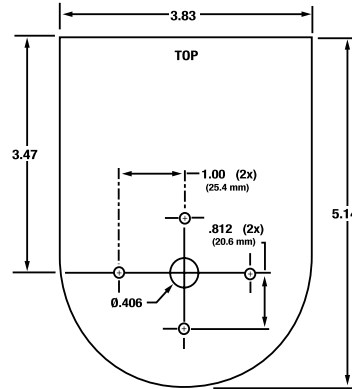

Kaba Mas

052

- UL Type I high security electronic locks
- Electronic Power Specifications; Solenoid driven and powered by PowerStar™ technology which is an internal generator that creates power when the dial is rotated. No battery is required for standard functions.
- Battery Assist: One 9-Volt Alkaline (not included) helps during Time Delay and Open Window periods. Also provides additional power during lengthy operations.
- Memory: Programmable non-volatile EEPROM.
- Temperature: -31° F to +66° C
- Mechanical Specifications: 2-piece lock case (cover & box), solid cast zinc, flash and chromate conversion coat for corrosion resistance. Tested to 25,000 cycles. Designed to meet industry standard safe lock mounting pattern footprints. • Outside Vertical Housing: UV stabilized poly carbonate.

- Keypad: Silicone rubber, 12-button tactile keypad, red and green LEDs reinforced with an audible signal (beep) for communications with Kaba logo face.
- Bolt: Dead bolt is solid brass with a manual return without screw holes for boltwork.
- Relocker Plate: Universal relocker that fits most major safe manufacturer applications furnished standard.

Keypad Functions

- Numerical Keypad: Rapid Entry.
- Penalty Time Lockout: The lock will not allow access to any user for a period of 3 minutes after 5 incorrect combinations are entered. Any additional consecutive failed entry attempts result in another 3 minute lockout.
- Users: Two users. 6 digit combination length: Users select their own changeable combination. • Dual Custody: Two-Person Integrity, which requires two users to open the lock.
- Manager/User Operation: Allows manager to add, delete, enable or disable an additional user.

252

- All the functions of the 052 plus these additional features.
- Time Delay: 1-99 minute delay after entering in correct combination, 1-20 minute opening window. May require battery assist.
- Users: Twenty users. 8 digit combination length.
- Time delay override
- Audit Trail: 100 audits. Requires optional 30110 Auditcon 2 Series Software Implementation Package which includes: SA key, key reader, and key reader adapter.
- 30110 Software Functions: Program Lock Setup Options, Add/Delete Users, Audit Download Reports, User Table Download Reports

Mfg #	Users	Digits	Time Delay	Audit Trail	EZ #
052SVN10N5BEA1A	2	6	No	No	067660
252SVN10N5BEA1A	20	8	Yes	Yes	067663