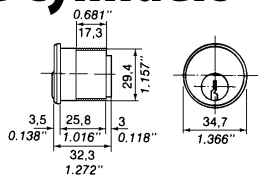

Mortise Cylinders

Mfg #	Length	Keyway	Finish	EZ #
6551 1 626SNS	1-1/8"	Twin	Satin Chrome	040105
E6551 1 626SNS	1-1/8"	Exclusive	Satin Chrome	075912
V6551 1 626SNS	1-1/8"	V-10	Satin Chrome	060416