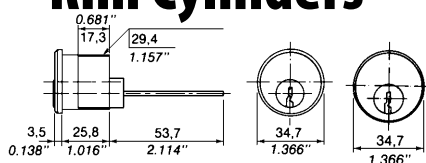

Rim Cylinders

Mfg #	Keyway	Finish	EZ #
V6551 H 626SNS	V-10	Satin Chrome	060420
900209	Mounting Kit		000154

Weiser Deadbolt Cylinders

- 4000 & 9000 Single cylinder deadbolts & entrance gripsets

Mfg #	Keyway	Finish	EZ #
E65681 605SNS	Exclusive	Polished Brass	080346
E65681 626SNS	Exclusive	Satin Chrome	079054

Key-In-Knob/Lever Cylinders

65611 Schlage

- For 6 Pin standard and heavy duty models and B series deadbolts
- Includes cap, pin, spring and three length break off tailpiece..

Mfg #	Keyway	Finish	EZ #
65611 626SNS	Twin	Satin Chrome	027925
E65611 626SNS	Exclusive	Satin Chrome	075913
V65611 626SNS	V-10	Satin Chrome	060418

65672 Sargent

- Heavy duty 7,8, & 9 lines.

Mfg #	Keyway	Finish	EZ #
65672 626SNS	Twin	Satin Chrome	028563
E65672 626SNS	Exclusive	Satin Chrome	086762

65673 Sargent

- 6 Line Knob, 7 Line Lever, & 10 Line Lever.
- Two tailpieces included.

Mfg #	Keyway	Finish	EZ #
V65673 626SNS	V-10	Satin Chrome	060421

High Security Deadbolts

Mfg #	Keyway	Finish	EZ#
Single Cylinder			
6000 605SNS 2 3/4	Twin	Bright Brass	027917
E6000 605 3F SNS	Exclusive	Bright Brass	079050
E6000 626 3F SNS	Exclusive	Satin Chrome	079049
Double Cylinder			
E6000DC605 3F SNS	Exclusive	Bright Brass	079053
E6000DC626 3F SNS	Exclusive	Satin Chrome	079052
V6000DC605 3FSNS	V-10	Bright Brass	064350