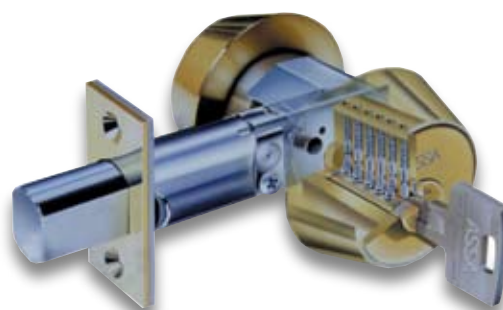

- ASSA Hardhat™ to prevent "ice pick attacks.
- Free spinning guard collars to prevent wrenching
- 1/4" Aircraft strength steel mounting bolts
- Hardened 1" throw bolt